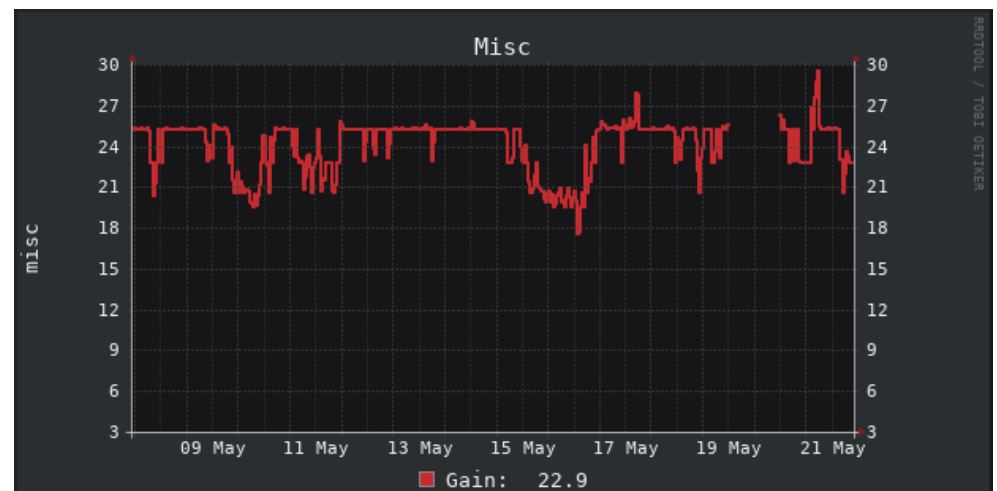

Performance Graphs

2 hours 8 hours 24 hours 48 hours 7 days 14 days 30 days 3 months 6 months 1 year 2 years 3 years 5 years 10 years

ADS-B 1090 Graphs

(graphs/dump1090-localhost-local_trailing_rate-14d.png?time=1716346920)

(graphs/dump1090-localhost-aircraft-14d.png?time=1716346920)

(graphs/dump1090-localhost-tracks-14d.png?time=1716346920)

(graphs/dump1090-localhost-range-14d.png?time=1716346920)

(graphs/dump1090-localhost-signal-14d.png?time=1716346920)

(graphs/dump1090-localhost-local_rate-14d.png?time=1716346920)

(graphs/dump1090-localhost-aircraft_message_rate-14d.png?time=1716346920)

UAT 978 Graphs

(graphs/dump1090-localhost-messages_978-14d.png?time=1716346920)

(graphs/dump1090-localhost-aircraft_978-14d.png?time=1716346920)

(graphs/dump1090-localhost-range_978-14d.png?time=1716346920)

(graphs/dump1090-localhost-signal_978-14d.png?time=1716346920)

System Graphs