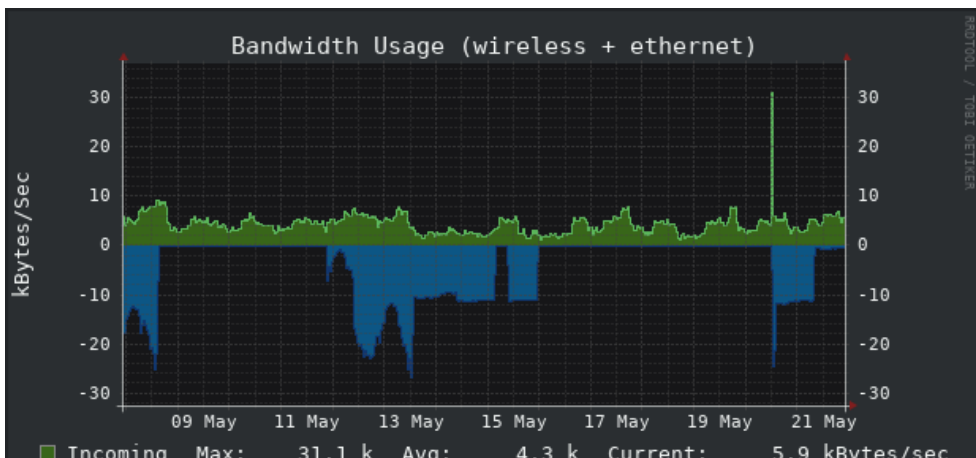

(graphs/dump1090-localhost-aircraft_978-14d.png?time=1716346920)

(graphs/dump1090-localhost-range_978-14d.png?time=1716346920)

(graphs/dump1090-localhost-signal_978-14d.png?time=1716346920)

System Graphs

(graphs/system-localhost-cpu-14d.png?time=1716346920)

(graphs/system-localhost-temperature-14d.png?time=1716346920)

(graphs/system-localhost-memory-14d.png?time=1716346920)

Incoming Max: 21.7 k Avg: 5.0 k Current: 504.0 Bytes/sec
Outgoing Max: 26.9 k Avg: 5.0 k Current: 504.0 Bytes/sec

Drawn: 2024-05-21 22:07 EDT

(graphs/system-localhost-network_bandwidth-14d.png?time=1716346920)

Max: 0.778 Avg: 0.173 Current: 0.173

Drawn: 2024-05-21 22:07 EDT

(graphs/system-localhost-df_root-14d.png?time=1716346920)