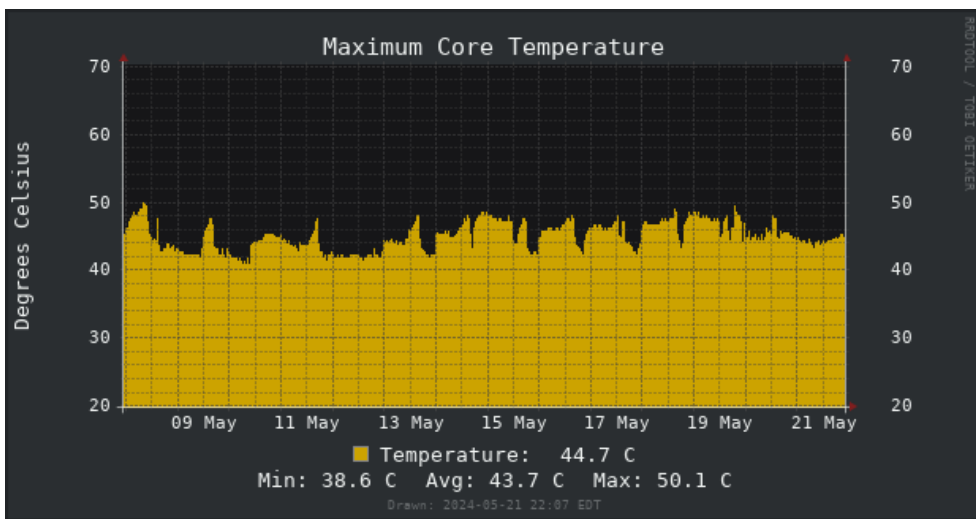

(graphs/dump1090-localhost-local_rate-14d.png?time=1716346920)

(graphs/dump1090-localhost-aircraft_message_rate-14d.png?time=1716346920)

UAT 978 Graphs

(graphs/dump1090-localhost-messages_978-14d.png?time=1716346920)

(graphs/dump1090-localhost-aircraft_978-14d.png?time=1716346920)

(graphs/dump1090-localhost-range_978-14d.png?time=1716346920)

(graphs/dump1090-localhost-signal_978-14d.png?time=1716346920)

System Graphs

(graphs/system-localhost-cpu-14d.png?time=1716346920)

(graphs/system-localhost-temperature-14d.png?time=1716346920)

(graphs/system-localhost-memory-14d.png?time=1716346920)

Incoming Max: 21.7 k Avg: 5.0 k Current: 504.0 Bytes/sec
Outgoing Max: 26.9 k Avg: 5.0 k Current: 504.0 Bytes/sec

Drawn: 2024-05-21 22:07 EDT

(graphs/system-localhost-network_bandwidth-14d.png?time=1716346920)

Max: 0.778 Avg: 0.173 Current: 0.173

Drawn: 2024-05-21 22:07 EDT

(graphs/system-localhost-df_root-14d.png?time=1716346920)