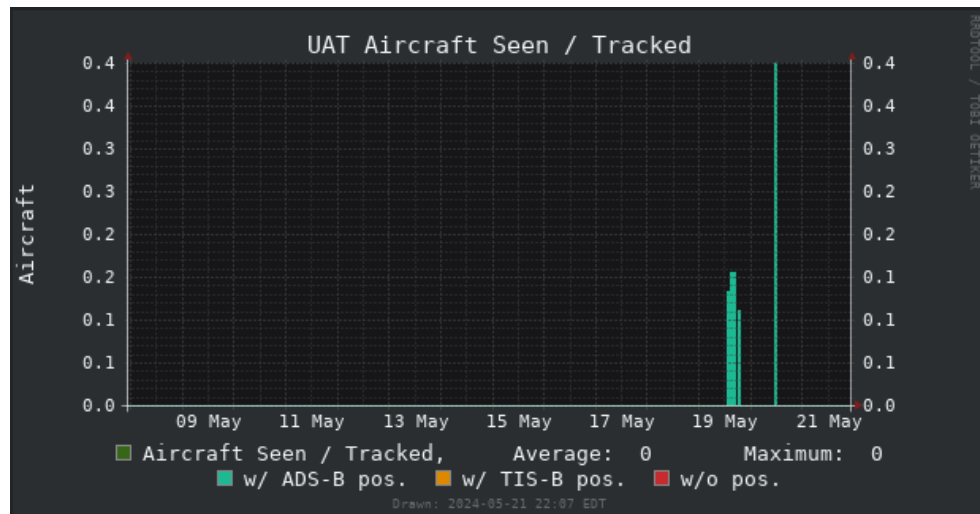

(graphs/dump1090-localhost-aircraft-14d.png?time=1716346920)

(graphs/dump1090-localhost-tracks-14d.png?time=1716346920)

(graphs/dump1090-localhost-range-14d.png?time=1716346920)

(graphs/dump1090-localhost-signal-14d.png?time=1716346920)

(graphs/dump1090-localhost-local_rate-14d.png?time=1716346920)

(graphs/dump1090-localhost-aircraft_message_rate-14d.png?time=1716346920)

UAT 978 Graphs

(graphs/dump1090-localhost-messages_978-14d.png?time=1716346920)

(graphs/dump1090-localhost-aircraft_978-14d.png?time=1716346920)

(graphs/dump1090-localhost-range_978-14d.png?time=1716346920)

(graphs/dump1090-localhost-signal_978-14d.png?time=1716346920)

System Graphs

Drawn: 2024-05-21 22:07 EDT

(graphs/system-localhost-network_bandwidth-14d.png?time=1716346920)

Max: 0.778 Avg: 0.173 Current: 0.173

Drawn: 2024-05-21 22:07 EDT

(graphs/system-localhost-df_root-14d.png?time=1716346920)