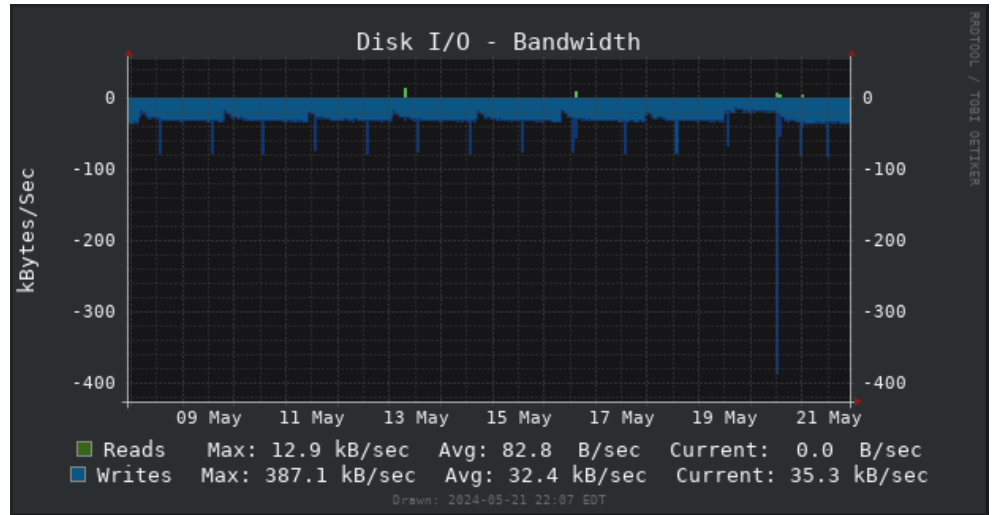

(graphs/system-localhost-disk_io_octets-14d.png?time=1716346920)

graphs1090 on github (<https://github.com/wiedehopf/graphs1090#graphs1090>)