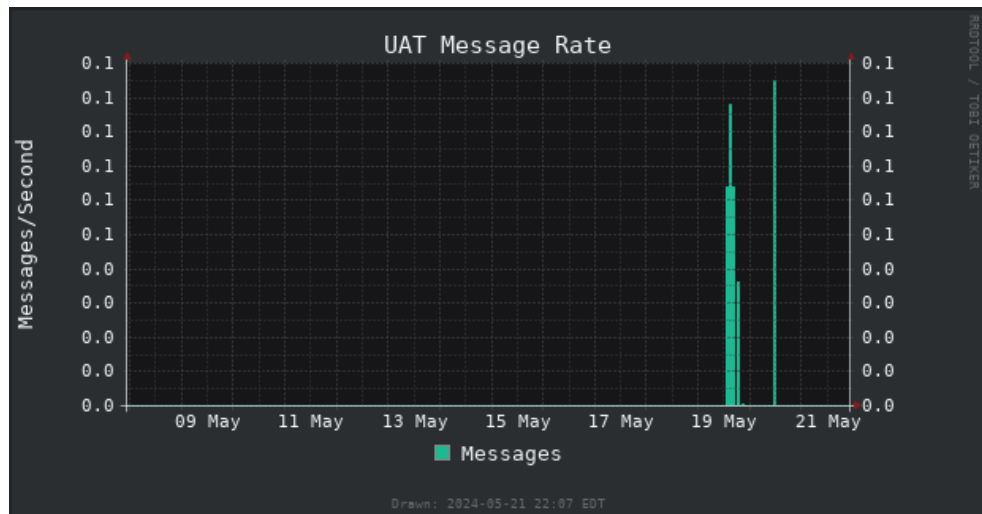

Performance Graphs

2 hours 8 hours 24 hours 48 hours 7 days 14 days 30 days 3 months 6 months 1 year 2 years 3 years 5 years 10 years

ADS-B 1090 Graphs

(graphs/dump1090-localhost-local_trailing_rate-14d.png?time=1716346920)

(graphs/dump1090-localhost-aircraft-14d.png?time=1716346920)

(graphs/dump1090-localhost-tracks-14d.png?time=1716346920)

(graphs/dump1090-localhost-range-14d.png?time=1716346920)

(graphs/dump1090-localhost-signal-14d.png?time=1716346920)

(graphs/dump1090-localhost-local_rate-14d.png?time=1716346920)

(graphs/dump1090-localhost-aircraft_message_rate-14d.png?time=1716346920)

UAT 978 Graphs

(graphs/dump1090-localhost-messages_978-14d.png?time=1716346920)

(graphs/dump1090-localhost-aircraft_978-14d.png?time=1716346920)

(graphs/dump1090-localhost-range_978-14d.png?time=1716346920)

(graphs/dump1090-localhost-signal_978-14d.png?time=1716346920)

System Graphs