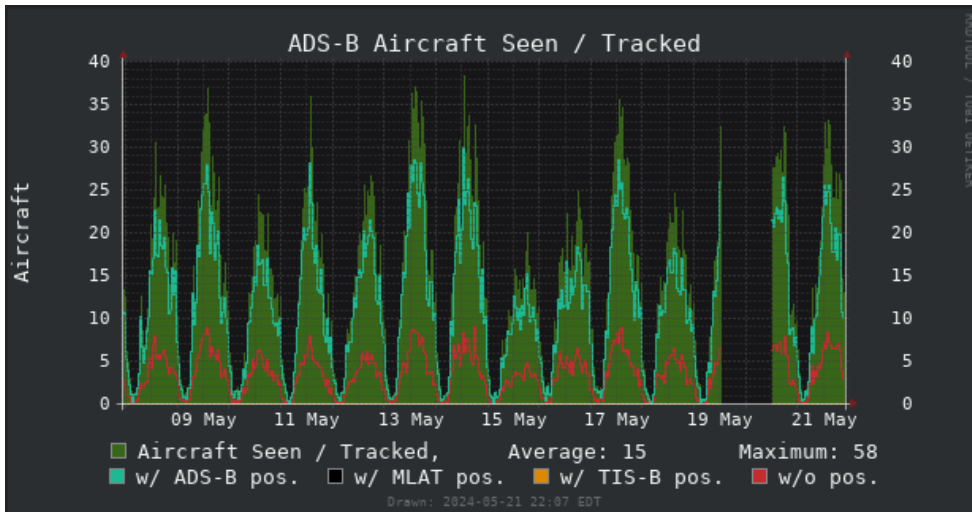

Performance Graphs

2 hours 8 hours 24 hours 48 hours 7 days 14 days 30 days 3 months 6 months 1 year 2 years 3 years 5 years 10 years

ADS-B 1090 Graphs

(graphs/dump1090-localhost-local_trailing_rate-14d.png?time=1716346920)

(graphs/dump1090-localhost-aircraft-14d.png?time=1716346920)

(graphs/dump1090-localhost-tracks-14d.png?time=1716346920)

(graphs/dump1090-localhost-range-14d.png?time=1716346920)

(graphs/dump1090-localhost-signal-14d.png?time=1716346920)

(graphs/system-localhost-cpu-14d.png?time=1716346920)

(graphs/system-localhost-temperature-14d.png?time=1716346920)

(graphs/system-localhost-memory-14d.png?time=1716346920)

Incoming Max: 21.7 k Avg: 5.0 k Current: 504.0 Bytes/sec
Outgoing Max: 26.9 k Avg: 5.0 k Current: 504.0 Bytes/sec

Drawn: 2024-05-21 22:07 EDT

(graphs/system-localhost-network_bandwidth-14d.png?time=1716346920)

Max: 0.778 Avg: 0.173 Current: 0.173

Drawn: 2024-05-21 22:07 EDT

(graphs/system-localhost-df_root-14d.png?time=1716346920)