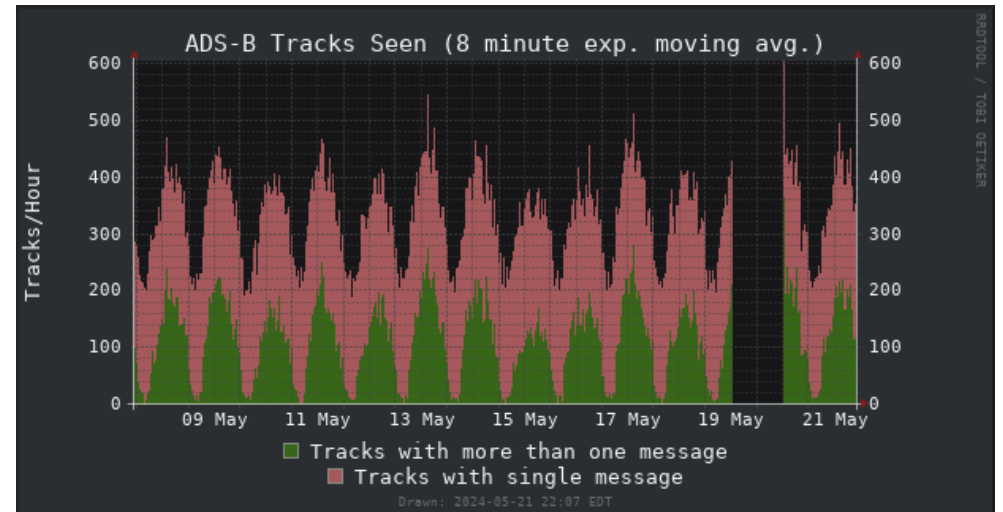

Performance Graphs

2 hours 8 hours 24 hours 48 hours 7 days 14 days 30 days 3 months 6 months 1 year 2 years 3 years 5 years 10 years

ADS-B 1090 Graphs

(graphs/dump1090-localhost-local_trailing_rate-14d.png?time=1716346920)

(graphs/dump1090-localhost-aircraft-14d.png?time=1716346920)

(graphs/dump1090-localhost-tracks-14d.png?time=1716346920)

(graphs/dump1090-localhost-range-14d.png?time=1716346920)

(graphs/dump1090-localhost-signal-14d.png?time=1716346920)

(graphs/dump1090-localhost-aircraft_978-14d.png?time=1716346920)

(graphs/dump1090-localhost-range_978-14d.png?time=1716346920)

(graphs/dump1090-localhost-signal_978-14d.png?time=1716346920)

System Graphs

Drawn: 2024-05-21 22:07 EDT

(graphs/system-localhost-network_bandwidth-14d.png?time=1716346920)

Max: 0.778 Avg: 0.173 Current: 0.173

Drawn: 2024-05-21 22:07 EDT

(graphs/system-localhost-df_root-14d.png?time=1716346920)