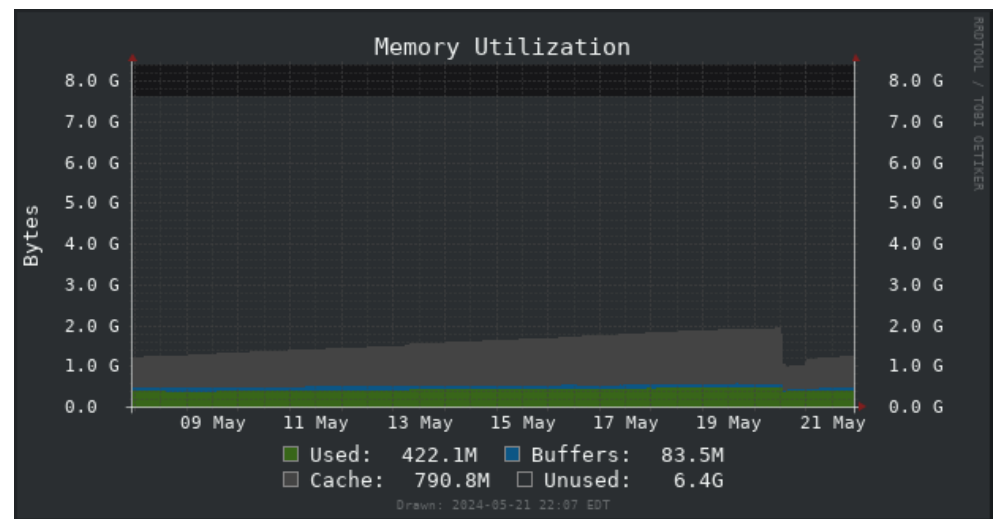

(graphs/dump1090-localhost-aircraft_978-14d.png?time=1716346920)

(graphs/dump1090-localhost-range_978-14d.png?time=1716346920)

(graphs/dump1090-localhost-signal_978-14d.png?time=1716346920)

System Graphs

(graphs/system-localhost-cpu-14d.png?time=1716346920)

(graphs/system-localhost-temperature-14d.png?time=1716346920)

(graphs/system-localhost-memory-14d.png?time=1716346920)

Incoming Max: 21.7 k Avg: 5.0 k Current: 504.0 Bytes/sec
Outgoing Max: 26.9 k Avg: 5.0 k Current: 504.0 Bytes/sec

Drawn: 2024-05-21 22:07 EDT

(graphs/system-localhost-network_bandwidth-14d.png?time=1716346920)

Max: 0.778 Avg: 0.173 Current: 0.173

Drawn: 2024-05-21 22:07 EDT

(graphs/system-localhost-df_root-14d.png?time=1716346920)