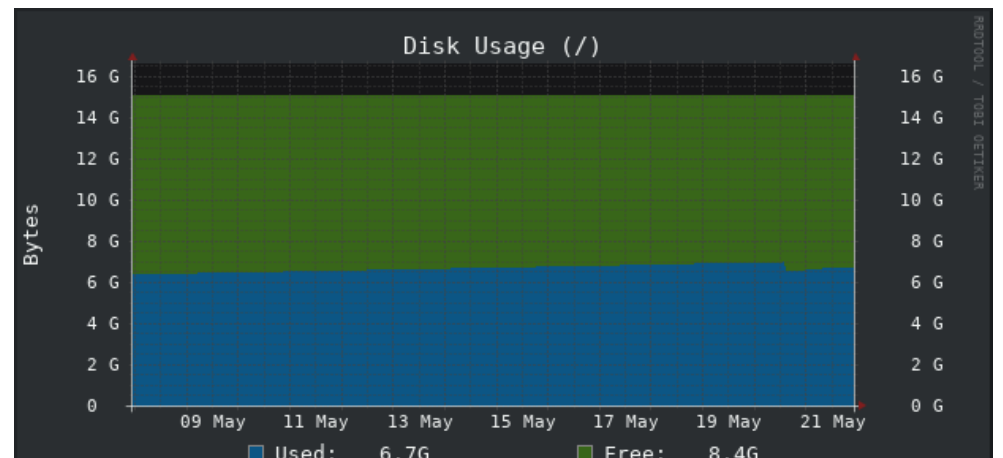

(graphs/dump1090-localhost-local_rate-14d.png?time=1716346920)

(graphs/dump1090-localhost-aircraft_message_rate-14d.png?time=1716346920)

UAT 978 Graphs

(graphs/dump1090-localhost-messages_978-14d.png?time=1716346920)

(graphs/dump1090-localhost-aircraft_978-14d.png?time=1716346920)

(graphs/dump1090-localhost-range_978-14d.png?time=1716346920)

(graphs/dump1090-localhost-signal_978-14d.png?time=1716346920)

System Graphs

(graphs/system-localhost-cpu-14d.png?time=1716346920)

(graphs/system-localhost-temperature-14d.png?time=1716346920)

(graphs/system-localhost-memory-14d.png?time=1716346920)

Incoming Max: 21.7 k Avg: 5.0 k Current: 504.0 Bytes/sec
Outgoing Max: 26.9 k Avg: 5.0 k Current: 504.0 Bytes/sec

Drawn: 2024-05-21 22:07 EDT

(graphs/system-localhost-network_bandwidth-14d.png?time=1716346920)

Max: 0.778 Avg: 0.173 Current: 0.173

Drawn: 2024-05-21 22:07 EDT

(graphs/system-localhost-df_root-14d.png?time=1716346920)