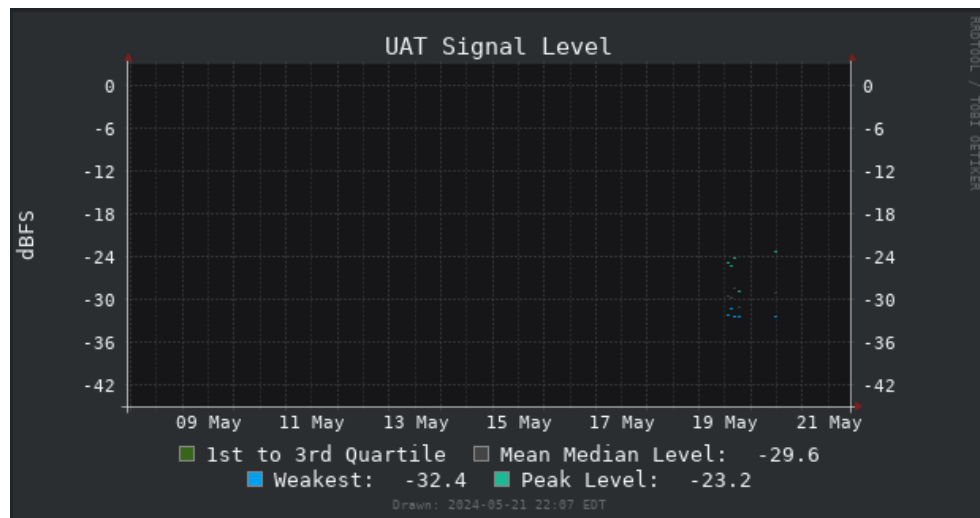

Performance Graphs

2 hours 8 hours 24 hours 48 hours 7 days 14 days 30 days 3 months 6 months 1 year 2 years 3 years 5 years 10 years

ADS-B 1090 Graphs

(graphs/dump1090-localhost-local_trailing_rate-14d.png?time=1716346920)

(graphs/dump1090-localhost-aircraft-14d.png?time=1716346920)

(graphs/dump1090-localhost-tracks-14d.png?time=1716346920)

(graphs/dump1090-localhost-range-14d.png?time=1716346920)

(graphs/dump1090-localhost-signal-14d.png?time=1716346920)

(graphs/dump1090-localhost-local_rate-14d.png?time=1716346920)

(graphs/dump1090-localhost-aircraft_message_rate-14d.png?time=1716346920)

UAT 978 Graphs

(graphs/dump1090-localhost-messages_978-14d.png?time=1716346920)

(graphs/dump1090-localhost-aircraft_978-14d.png?time=1716346920)

(graphs/dump1090-localhost-range_978-14d.png?time=1716346920)

(graphs/dump1090-localhost-signal_978-14d.png?time=1716346920)

System Graphs