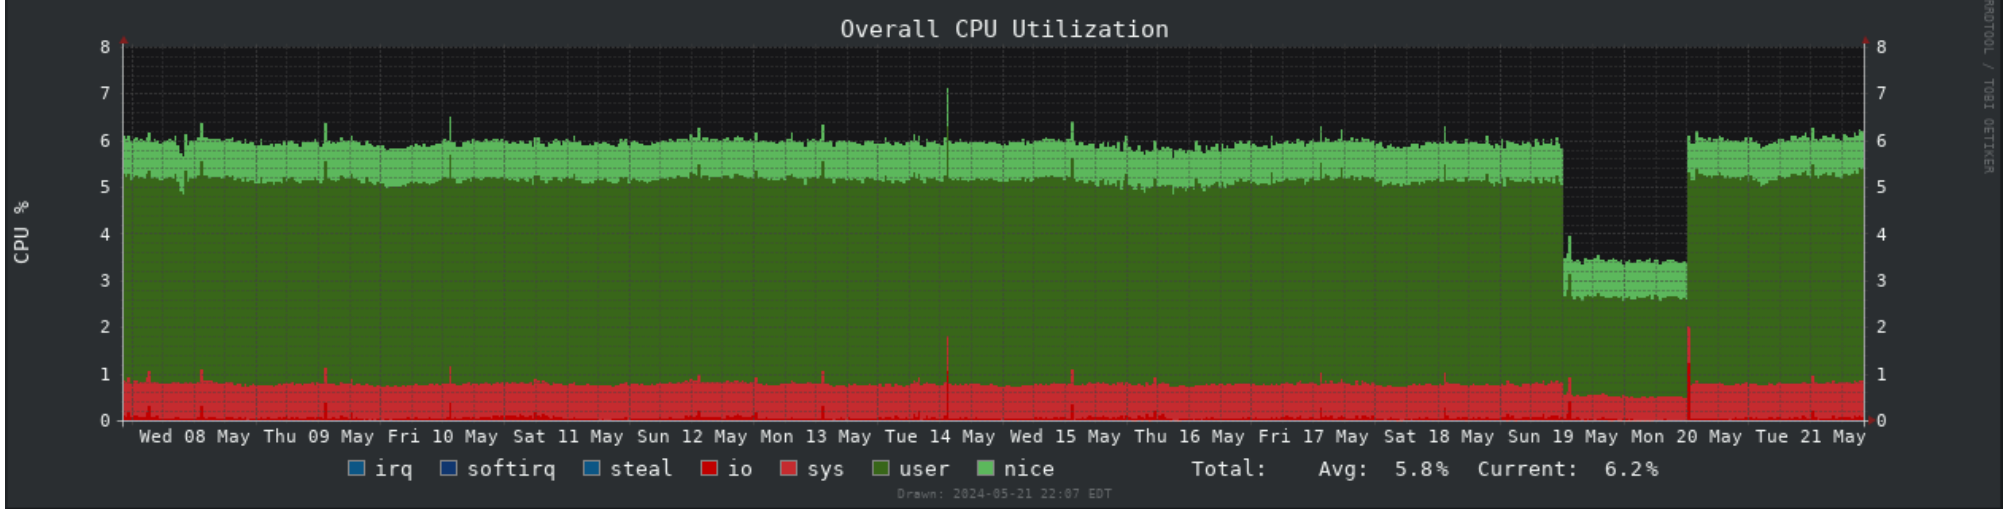

(graphs/dump1090-localhost-local_rate-14d.png?time=1716346920)

(graphs/dump1090-localhost-aircraft_message_rate-14d.png?time=1716346920)

UAT 978 Graphs

(graphs/dump1090-localhost-messages_978-14d.png?time=1716346920)

(graphs/dump1090-localhost-aircraft_978-14d.png?time=1716346920)

(graphs/dump1090-localhost-range_978-14d.png?time=1716346920)

(graphs/dump1090-localhost-signal_978-14d.png?time=1716346920)

System Graphs

(graphs/system-localhost-cpu-14d.png?time=1716346920)

(graphs/system-localhost-temperature-14d.png?time=1716346920)

(graphs/system-localhost-memory-14d.png?time=1716346920)

Incoming Max: 21.7 k Avg: 5.0 k Current: 504.0 Bytes/sec
Outgoing Max: 26.9 k Avg: 5.0 k Current: 504.0 Bytes/sec

Drawn: 2024-05-21 22:07 EDT

(graphs/system-localhost-network_bandwidth-14d.png?time=1716346920)

Max: 0.778 Avg: 0.173 Current: 0.173

Drawn: 2024-05-21 22:07 EDT

(graphs/system-localhost-df_root-14d.png?time=1716346920)