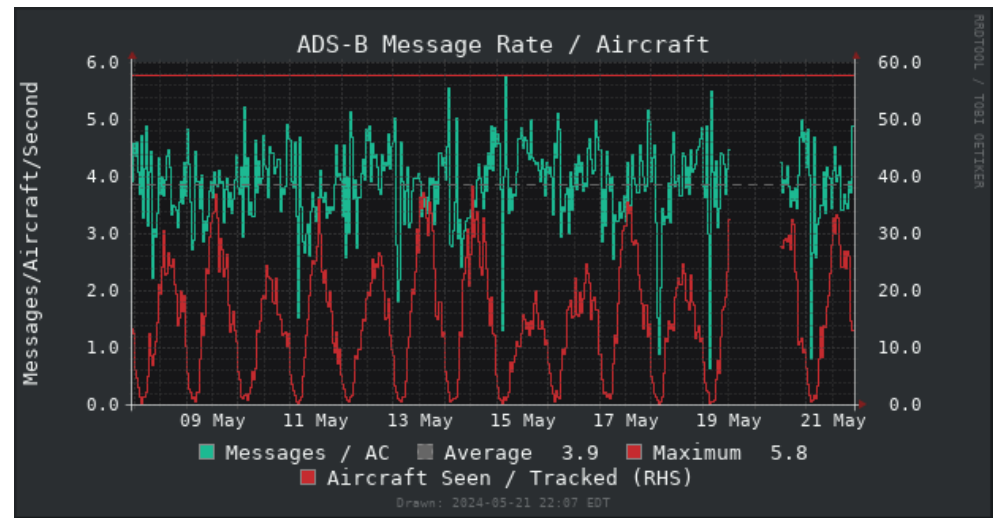

(graphs/dump1090-localhost-aircraft_message_rate-14d.png?time=1716346920)