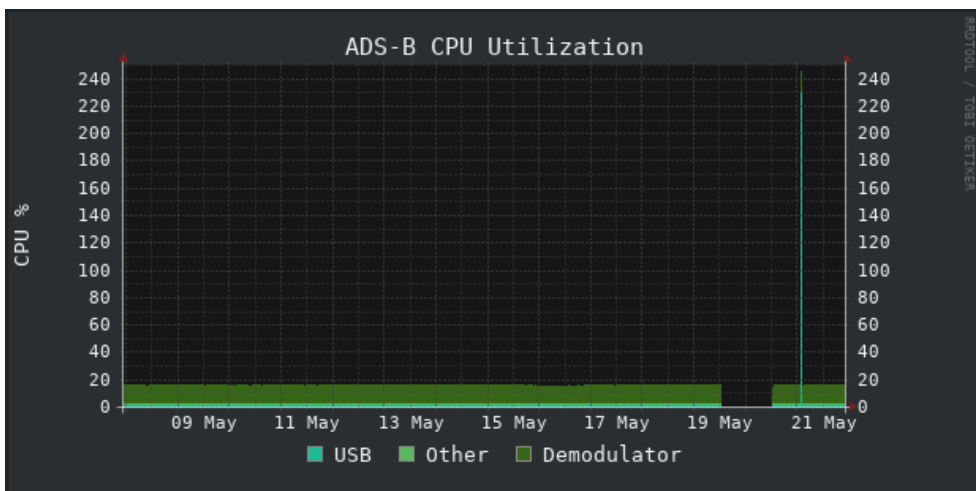

Performance Graphs

2 hours 8 hours 24 hours 48 hours 7 days 14 days 30 days 3 months 6 months 1 year 2 years 3 years 5 years 10 years

ADS-B 1090 Graphs

(graphs/dump1090-localhost-local_trailing_rate-14d.png?time=1716346920)

(graphs/dump1090-localhost-aircraft-14d.png?time=1716346920)

(graphs/dump1090-localhost-tracks-14d.png?time=1716346920)

(graphs/dump1090-localhost-range-14d.png?time=1716346920)

(graphs/dump1090-localhost-signal-14d.png?time=1716346920)

(graphs/dump1090-localhost-local_rate-14d.png?time=1716346920)

(graphs/dump1090-localhost-aircraft_message_rate-14d.png?time=1716346920)

UAT 978 Graphs

(graphs/dump1090-localhost-messages_978-14d.png?time=1716346920)

(graphs/dump1090-localhost-aircraft_978-14d.png?time=1716346920)

(graphs/dump1090-localhost-range_978-14d.png?time=1716346920)

(graphs/dump1090-localhost-signal_978-14d.png?time=1716346920)

System Graphs