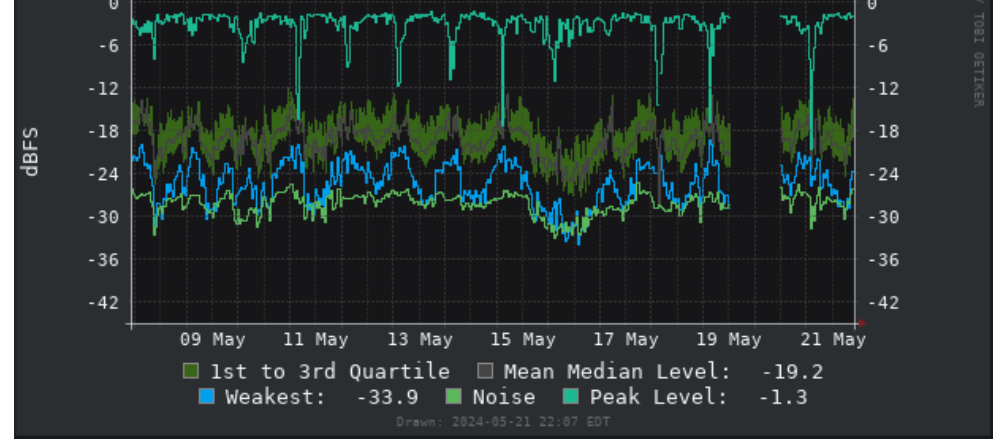

Performance Graphs

2 hours 8 hours 24 hours 48 hours 7 days 14 days 30 days 3 months 6 months 1 year 2 years 3 years 5 years 10 years

ADS-B 1090 Graphs

(graphs/dump1090-localhost-local_trailing_rate-14d.png?time=1716346920)

(graphs/dump1090-localhost-aircraft-14d.png?time=1716346920)

(graphs/dump1090-localhost-tracks-14d.png?time=1716346920)

(graphs/dump1090-localhost-range-14d.png?time=1716346920)

(graphs/dump1090-localhost-signal-14d.png?time=1716346920)

(graphs/dump1090-localhost-local_rate-14d.png?time=1716346920)

(graphs/dump1090-localhost-aircraft_message_rate-14d.png?time=1716346920)

UAT 978 Graphs

(graphs/dump1090-localhost-messages_978-14d.png?time=1716346920)

(graphs/dump1090-localhost-aircraft_978-14d.png?time=1716346920)

(graphs/dump1090-localhost-range_978-14d.png?time=1716346920)

(graphs/dump1090-localhost-signal_978-14d.png?time=1716346920)

System Graphs