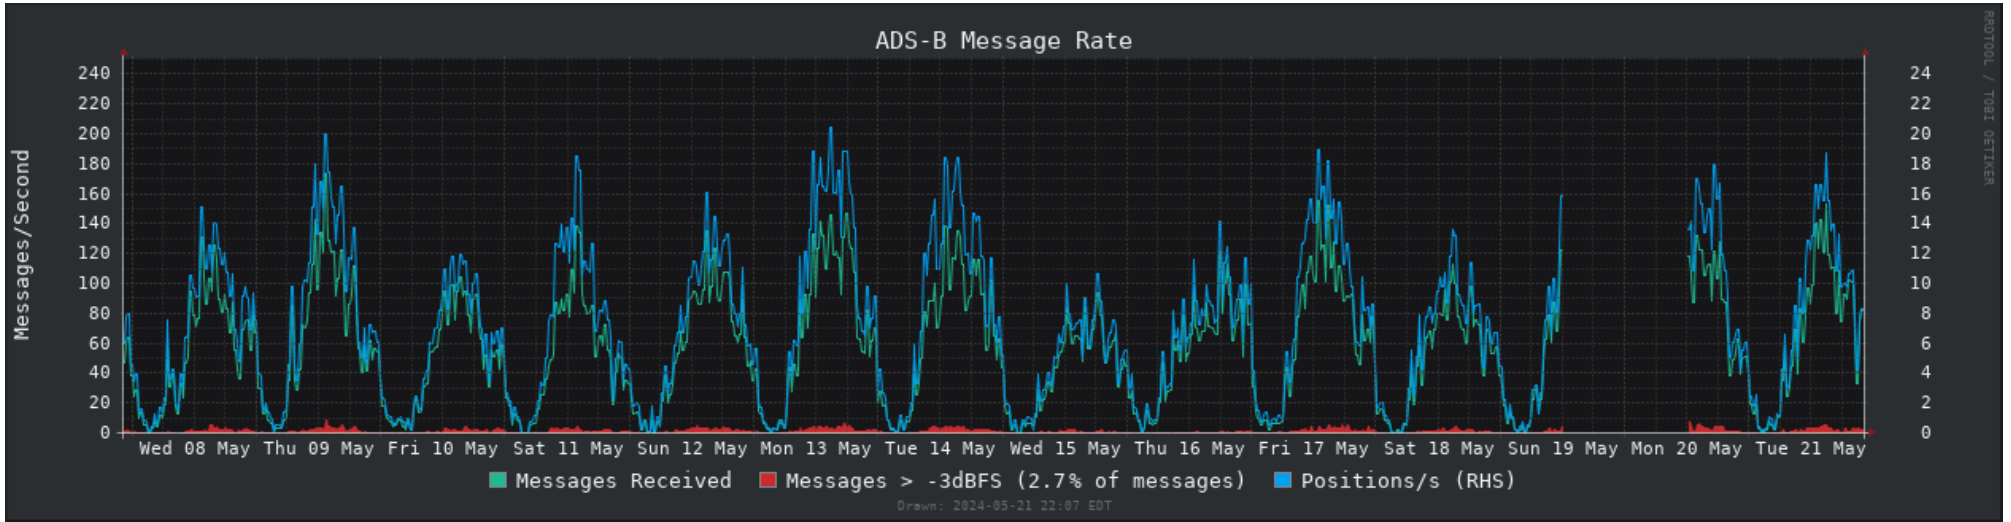

Performance Graphs

2 hours 8 hours 24 hours 48 hours 7 days 14 days 30 days 3 months 6 months 1 year 2 years 3 years 5 years 10 years

ADS-B 1090 Graphs

(graphs/dump1090-localhost-local_trailing_rate-14d.png?time=1716346920)

(graphs/dump1090-localhost-aircraft-14d.png?time=1716346920)

(graphs/dump1090-localhost-tracks-14d.png?time=1716346920)

(graphs/dump1090-localhost-range-14d.png?time=1716346920)

(graphs/dump1090-localhost-signal-14d.png?time=1716346920)

(graphs/dump1090-localhost-aircraft_978-14d.png?time=1716346920)

(graphs/dump1090-localhost-range_978-14d.png?time=1716346920)

(graphs/dump1090-localhost-signal_978-14d.png?time=1716346920)

System Graphs

Drawn: 2024-05-21 22:07 EDT

(graphs/system-localhost-network_bandwidth-14d.png?time=1716346920)

Max: 0.778 Avg: 0.173 Current: 0.173

Drawn: 2024-05-21 22:07 EDT

(graphs/system-localhost-df_root-14d.png?time=1716346920)