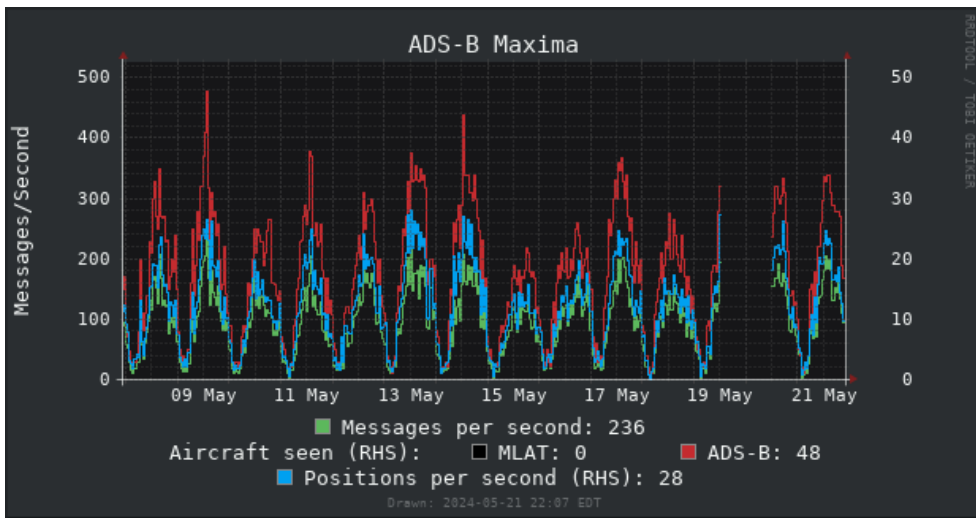

Performance Graphs

2 hours 8 hours 24 hours 48 hours 7 days 14 days 30 days 3 months 6 months 1 year 2 years 3 years 5 years 10 years

ADS-B 1090 Graphs

(graphs/dump1090-localhost-local_trailing_rate-14d.png?time=1716346920)

(graphs/dump1090-localhost-aircraft-14d.png?time=1716346920)

(graphs/dump1090-localhost-tracks-14d.png?time=1716346920)

(graphs/dump1090-localhost-range-14d.png?time=1716346920)

(graphs/dump1090-localhost-signal-14d.png?time=1716346920)

(graphs/dump1090-localhost-local_rate-14d.png?time=1716346920)

(graphs/dump1090-localhost-aircraft_message_rate-14d.png?time=1716346920)

UAT 978 Graphs

(graphs/dump1090-localhost-messages_978-14d.png?time=1716346920)

(graphs/dump1090-localhost-aircraft_978-14d.png?time=1716346920)

(graphs/dump1090-localhost-range_978-14d.png?time=1716346920)

(graphs/dump1090-localhost-signal_978-14d.png?time=1716346920)

System Graphs