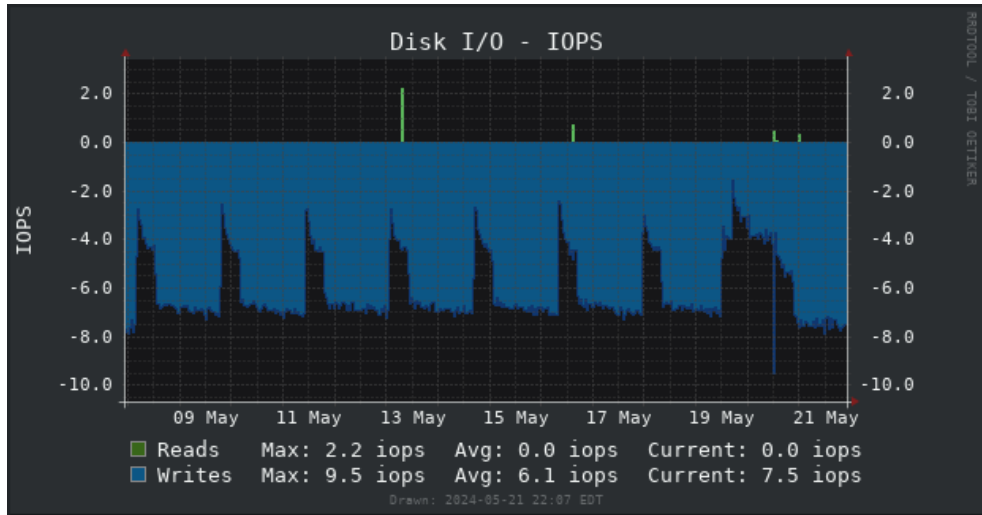

Performance Graphs

2 hours 8 hours 24 hours 48 hours 7 days 14 days 30 days 3 months 6 months 1 year 2 years 3 years 5 years 10 years

ADS-B 1090 Graphs

(graphs/dump1090-localhost-local_trailing_rate-14d.png?time=1716346920)

(graphs/dump1090-localhost-aircraft_978-14d.png?time=1716346920)

(graphs/dump1090-localhost-range_978-14d.png?time=1716346920)

(graphs/dump1090-localhost-signal_978-14d.png?time=1716346920)

System Graphs

(graphs/system-localhost-cpu-14d.png?time=1716346920)

(graphs/system-localhost-temperature-14d.png?time=1716346920)

(graphs/system-localhost-memory-14d.png?time=1716346920)

Incoming Max: 21.7 k Avg: 5.0 k Current: 504.0 Bytes/sec
Outgoing Max: 26.9 k Avg: 5.0 k Current: 504.0 Bytes/sec

Drawn: 2024-05-21 22:07 EDT

(graphs/system-localhost-network_bandwidth-14d.png?time=1716346920)

Max: 0.778 Avg: 0.173 Current: 0.173

Drawn: 2024-05-21 22:07 EDT

(graphs/system-localhost-df_root-14d.png?time=1716346920)