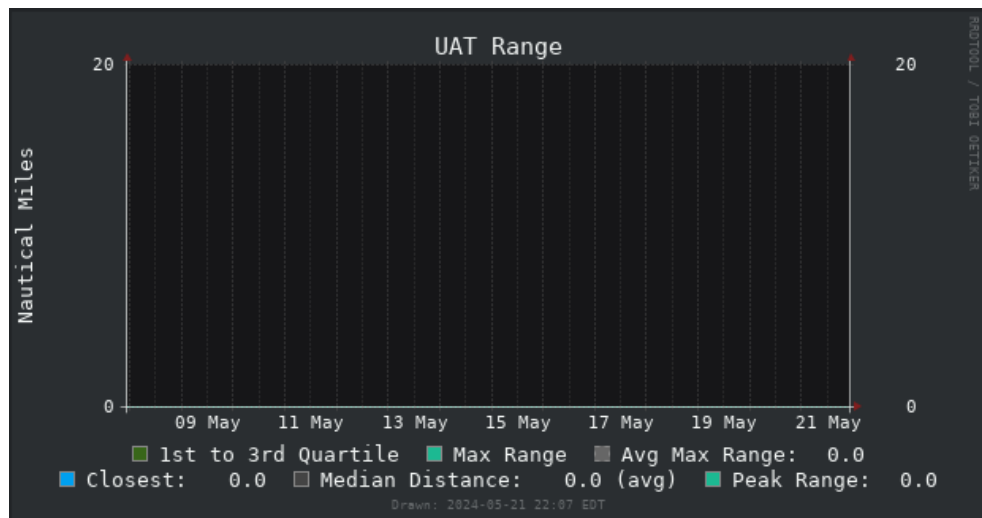

Performance Graphs

2 hours 8 hours 24 hours 48 hours 7 days 14 days 30 days 3 months 6 months 1 year 2 years 3 years 5 years 10 years

ADS-B 1090 Graphs

(graphs/dump1090-localhost-local_trailing_rate-14d.png?time=1716346920)

(graphs/dump1090-localhost-local_rate-14d.png?time=1716346920)

(graphs/dump1090-localhost-aircraft_message_rate-14d.png?time=1716346920)

UAT 978 Graphs

(graphs/dump1090-localhost-messages_978-14d.png?time=1716346920)

(graphs/dump1090-localhost-aircraft_978-14d.png?time=1716346920)

(graphs/dump1090-localhost-range_978-14d.png?time=1716346920)

(graphs/dump1090-localhost-signal_978-14d.png?time=1716346920)

System Graphs

Drawn: 2024-05-21 22:07 EDT

(graphs/system-localhost-network_bandwidth-14d.png?time=1716346920)

Max: 0.778 Avg: 0.173 Current: 0.173

Drawn: 2024-05-21 22:07 EDT

(graphs/system-localhost-df_root-14d.png?time=1716346920)